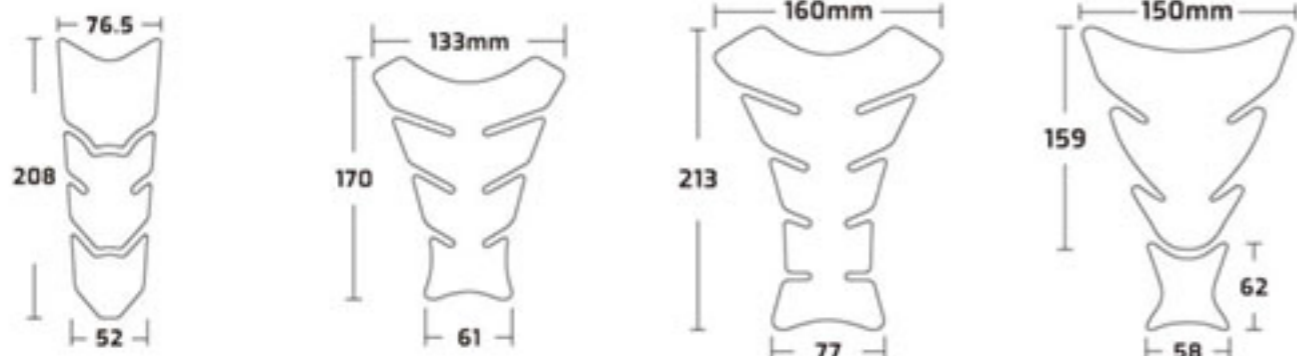

TANK PAD SIZE CHART

Unit:mm

NEW PRODUCTS