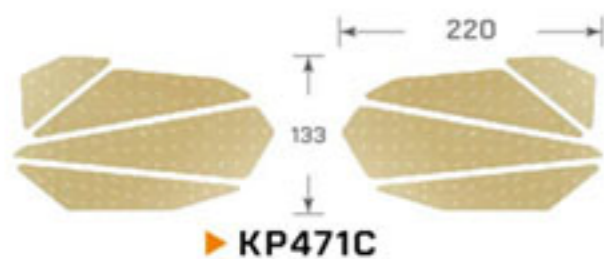

UNIVERSAL

UNIT:mm