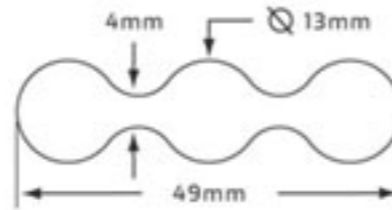

QTY
110 pcs/per

AREA
280x390mm