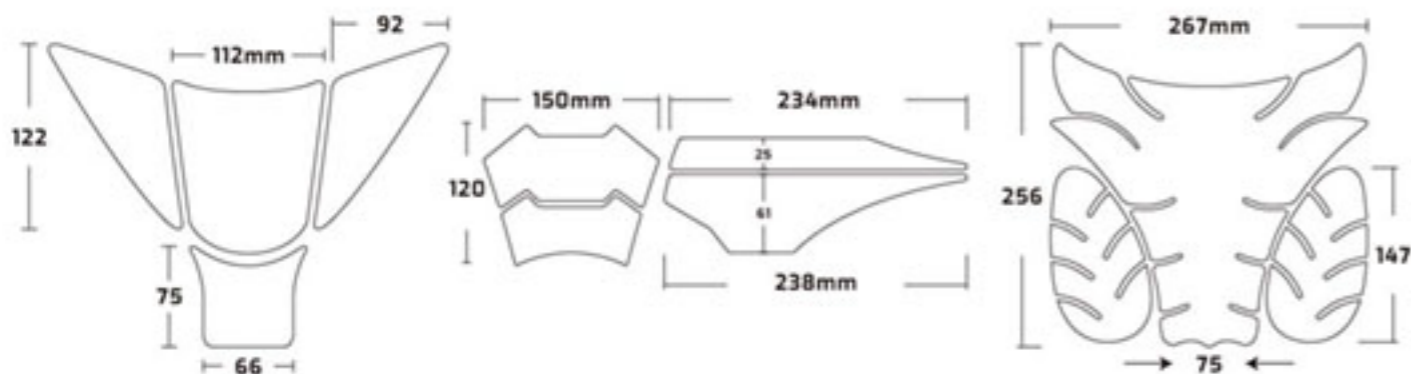

TANK PAD SIZE CHART

Unit:mm

NEW PRODUCTS