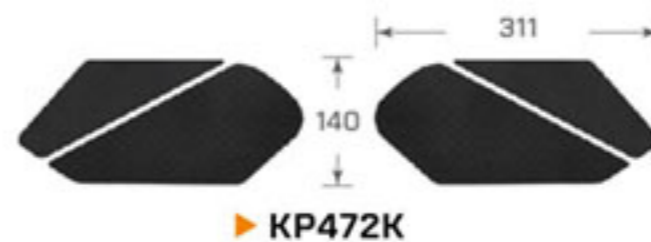

MODEL SPECIFIC

UNIT:mm