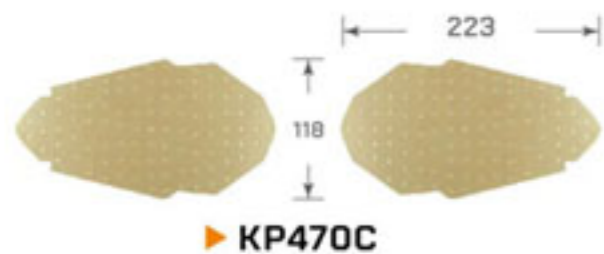

UNIVERSAL

UNIT:mm