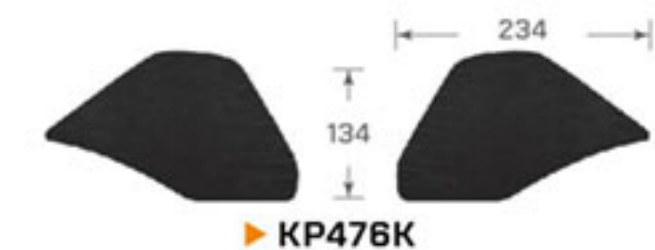

MODEL SPECIFIC

UNIT:mm