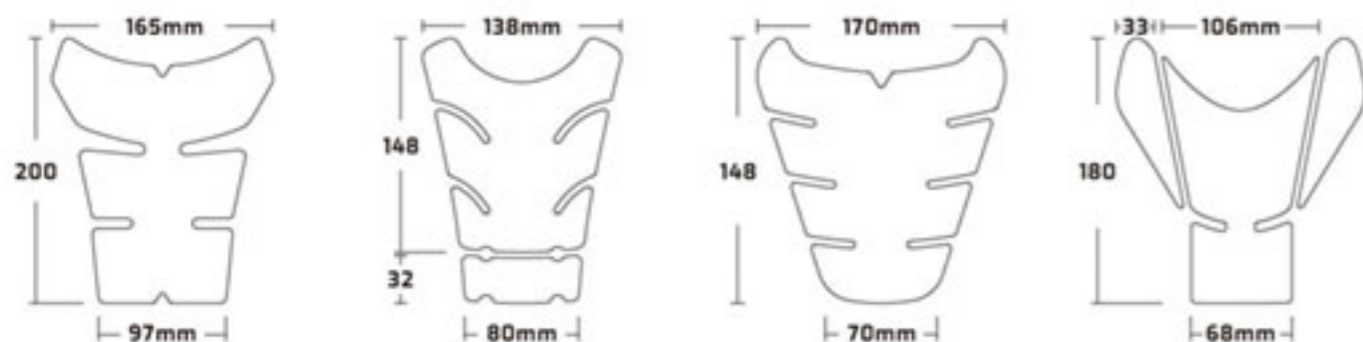

TANK PAD SIZE CHART

Unit:mm

NEW PRODUCTS