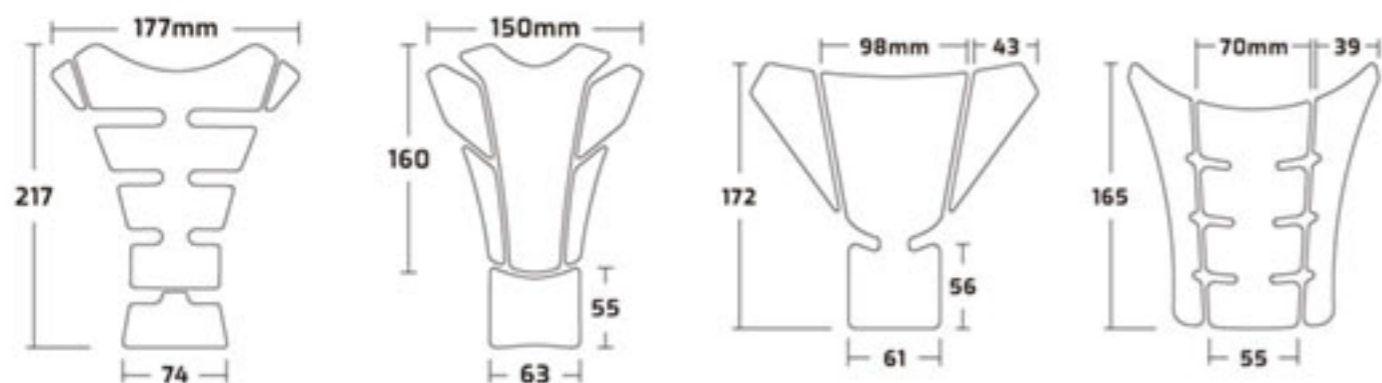

TANK PAD SIZE CHART

Unit:mm

NEW PRODUCTS