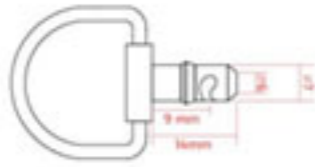

QUICK RELEASE FASTENER