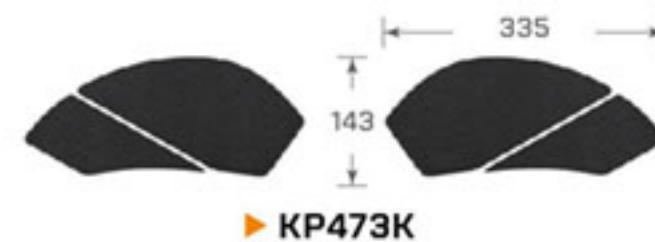

MODEL SPECIFIC

UNIT:mm